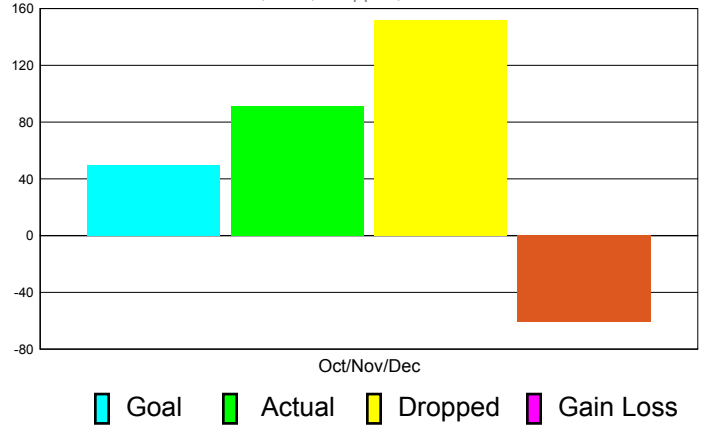

Membership Results 2011-2012

Goal, New, Dropped, Gain/Loss